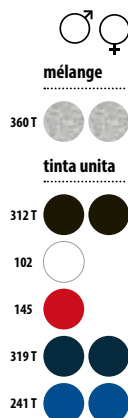

16,6 KG
58 X 38 X 54 CM

♀	A/B	XS	S	M	L	XL	XXL
		62/44	63/47	64/50	65/53	66/56	67/59

13,7 KG
51 X 36 X 50 CM

BIANCO 37,76 €

COLORATO 38,00 €

SOL'S SEATTLE

02998

STANDARD 100
CQ 1094/1
IFTH